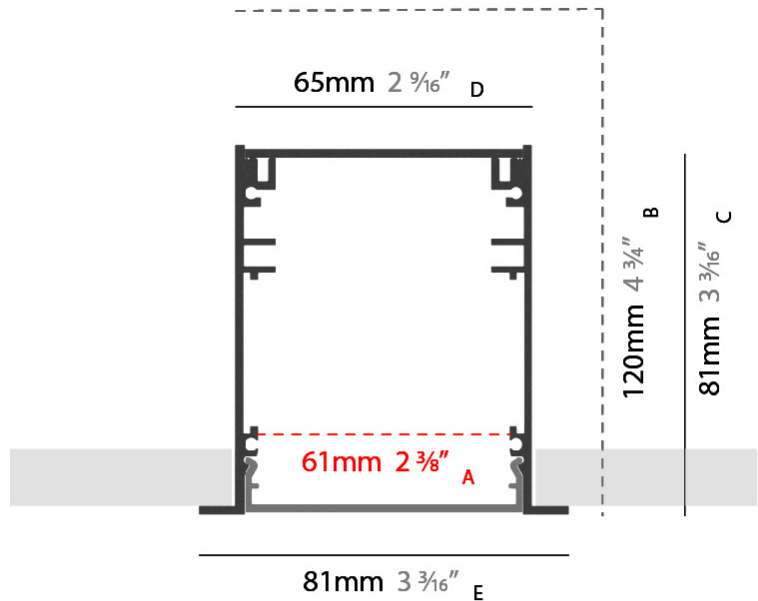

A: OPENING WIDTH B: RECESS DEPTH C: PROFILE HEIGHT
D: PROFILE WIDTH E: MOUNTING INCLUDING FLANGE

PROJECT

TYPE

SPECIFIER

QUANTITY

DATE

PROJECT
TYPE
SPECIFIER
QUANTITY
DATE

SUPER-G SLIM 65 SURFACE